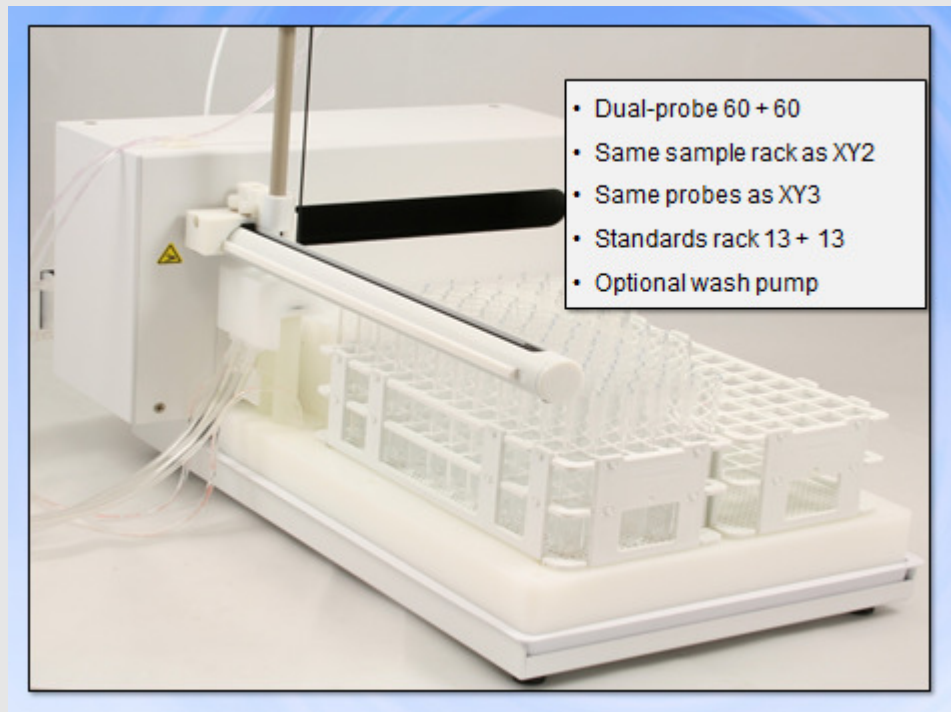

xy4 - Base sampler (120 positions) \$ 15,700.00

• The new range of samplers come in 3 sizes, 120 (60 +60), 180 (90 +90), 540 (270+270) plus standards rack. The racks are the same as the XY2/3.

Note AACE currently works with 180 sampler

The 540 sampler is expected to be available in the future